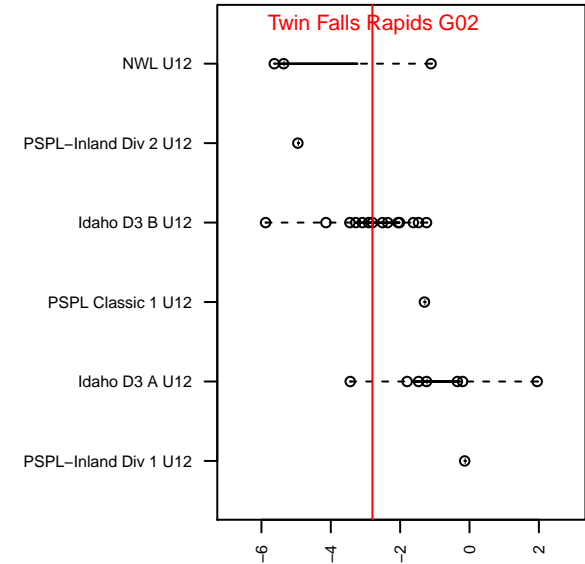

Twin Falls Rapids G02

, ID
 G02 total strength=494
 attack=0.39 defense=0.31
 fall league = Idaho D3 B U12
 spr league = Spr Idaho D3 U12 Bracket B WES

alt names used:
 TWIN FALLS RAPIDS SC U12G (ID)
 TF RAPIDS
 TF RAPIDS
 TWIN FALLS RAPIDS (ID)
 TF RAPIDS U12G (ID)

Venues played:
 2014 Idaho D3 B U12
 2014 GEM State Challenge U12G East U12
 2014 Spr Idaho D3 U12 Bracket B WEST U12
 2014 PVSC Spring Classic GU12
 2014 Canyon Rim Classic U12G U12

Twin Falls Rapids G02
 Dots are actual minus expected GF (blue circles) and GA (red triangles).
 Blue line is smoothed change in attack strength. Red is smoothed change in defense strength.

**attack and defense variance (black dot)
relative to other teams
and top 10 in region**

**attack and defense rating
relative to others at age
and all opponents in last 13 months**

Performance relative to 13 month average